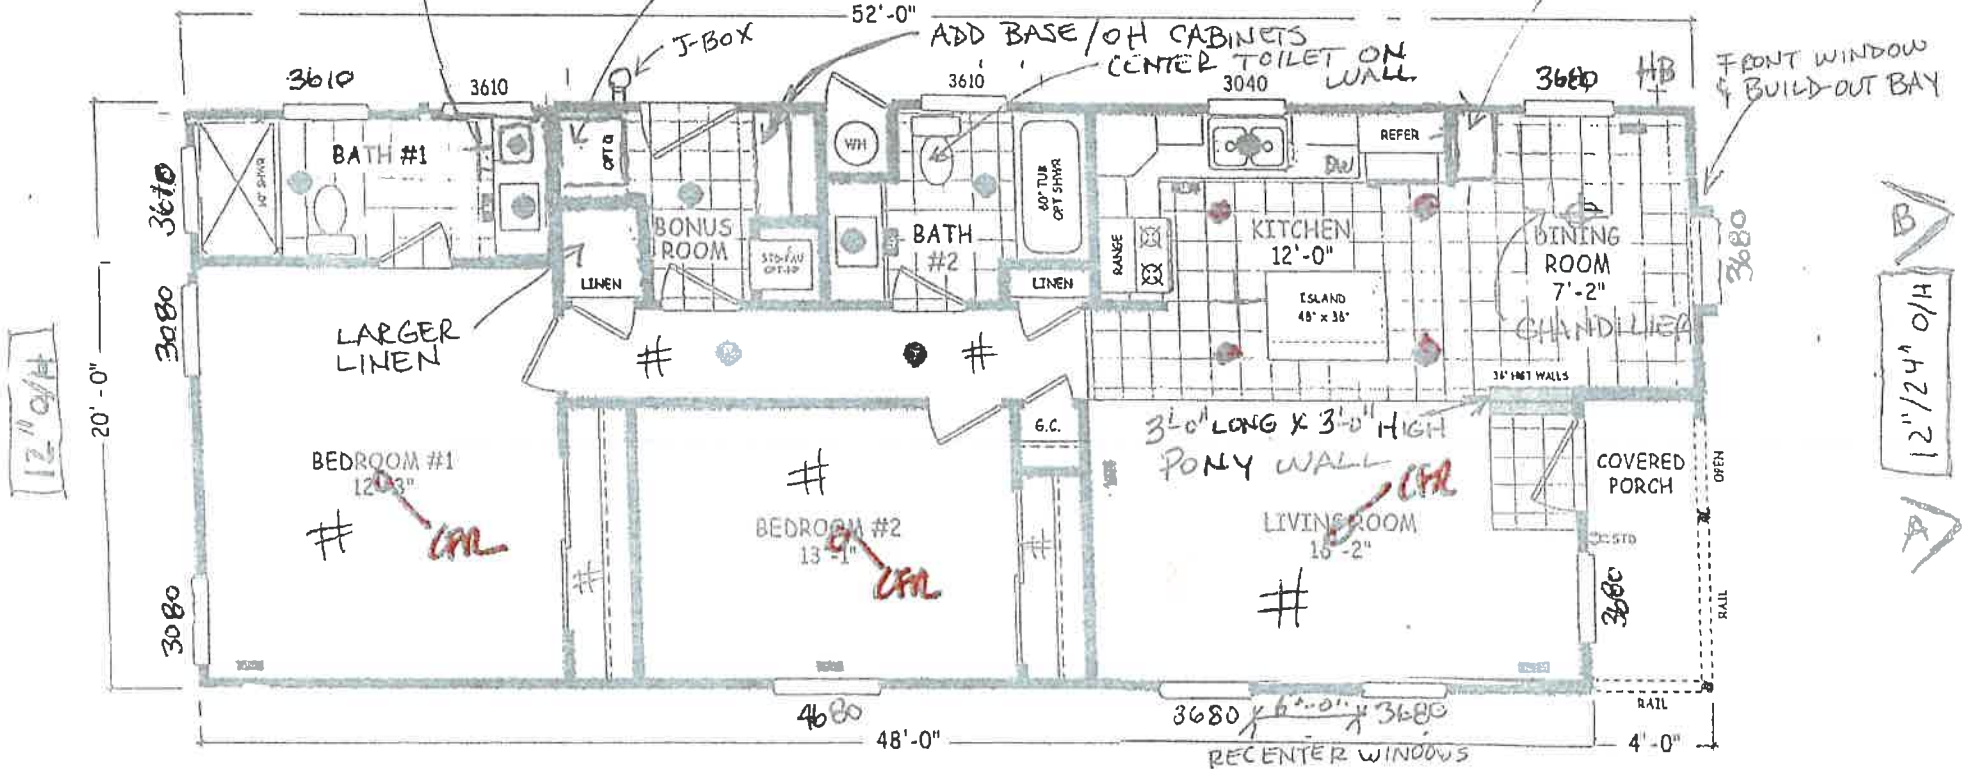

ADD CABINETS/COUNTERTOP/(1) LAV

AWNING READY

ADD 3-DOOR PANTRY

STACKABLE W/D

ADD BASE/OH CABINETS CENTER TOILET ON WALL

FRONT WINDOW & BUILD-OUT BAY

MODEL: EG-20522A

APPROX: 1040 SQ FT
2 BEDROOMS, 2 BATH

6" FAUC

CRP/CRE COBBLESTONE
BELLA CAPRI LOT G-17
SERIAL # _____

80" HIGH WINDOWS PER
FLOOR PLAN & QUOTE

CRP/CRE COBBLESTONE
BELLA CAPRI LOT G-17
SERIAL # _____

SERIES: EDGE 20FT WIDES
MODEL: EG-20562R