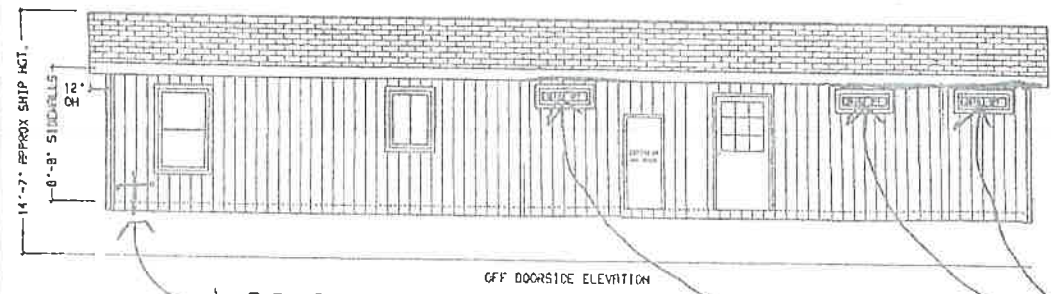

ADD CABINETS/COUNTERTOP/(1) LAV

AWNING READY

ADD 3-DOOR PANTRY

STACKABLE W/D

ADD BASE/OH CABINETS CENTER TOILET ON WALL

FRONT WINDOW & BUILD-OUT BAY

MODEL: EG-20522A

APPROX: 1040 SQ FT
2 BEDROOMS, 2 BATH

6" FAUC

CRP/CRE COBBLESTONE
BELLA CAPRI LOT G-17
SERIAL # _____

80" HIGH WINDOWS PER
FLOOR PLAN & QUOTE

CRP/CRE COBBLESTONE
BELLA CAPRI LOT G-17
SERIAL # _____

SERIES: EDGE 20FT WIDES
MODEL: EG-20562R