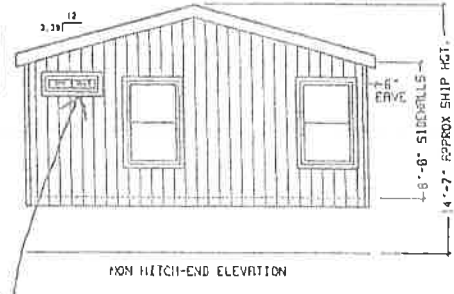

ADD CABINETS/COUNTERTOP/(1) LAV

AWNING READY

ADD 3-DOOR PANTRY

STACKABLE W/D

ADD BASE/OH CABINETS CENTER TOILET ON WALL

FRONT WINDOW & BUILD-OUT BAY

MODEL: EG-20522A

APPROX: 1040 SQ FT
2 BEDROOMS, 2 BATH

6" FAUC

CRP/CRE COBBLESTONE
BELLA CAPRI LOT G-17
SERIAL # _____

80" HIGH WINDOWS PER
FLOOR PLAN & QUOTE

CRP/CRE COBBLESTONE
BELLA CAPRI LOT G-17
SERIAL # _____

SERIES: EDGE 20FT WIDES
MODEL: EG-20562R