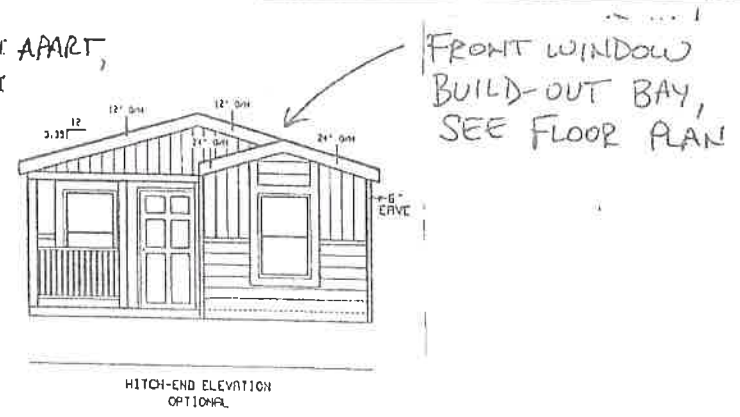

ADD CABINETS/COUNTERTOP/(1) LAV

AWNING READY

ADD 3-DOOR PANTRY

STACKABLE W/D

ADD BASE/OH CABINETS CENTER TOILET ON WALL

FRONT WINDOW & BUILD-OUT BAY

MODEL: EG-20522A

APPROX: 1040 SQ FT
2 BEDROOMS, 2 BATH

6" FAUC

CRP/CRE COBBLESTONE
BELLA CAPRI LOT G-17
SERIAL # _____

80" HIGH WINDOWS PER
FLOOR PLAN & QUOTE

CRP/CRE COBBLESTONE
BELLA CAPRI LOT G-17
SERIAL # _____

SERIES: EDGE 20FT WIDES
MODEL: EG-20562R