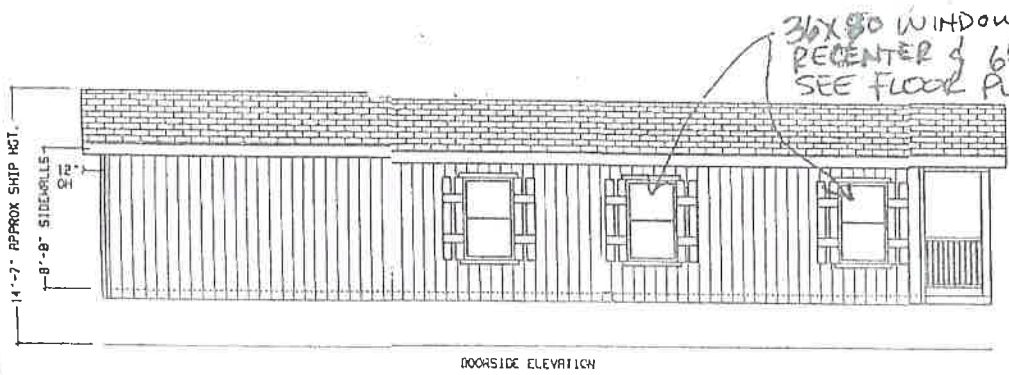

ADD CABINETS/COUNTERTOP/(1) LAV

AWNING READY

ADD 3-DOOR PANTRY

STACKABLE W/D

ADD BASE/OH CABINETS CENTER TOILET ON WALL

FRONT WINDOW & BUILD-OUT BAY

MODEL: EG-20522A

APPROX: 1040 SQ FT
2 BEDROOMS, 2 BATH

6" FAUC

CRP/CRE COBBLESTONE
BELLA CAPRI LOT G-17
SERIAL # _____

80" HIGH WINDOWS PER
FLOOR PLAN & QUOTE

CRP/CRE COBBLESTONE
BELLA CAPRI LOT G-17
SERIAL # _____

SERIES: EDGE 20FT WIDES
MODEL: EG-20562R